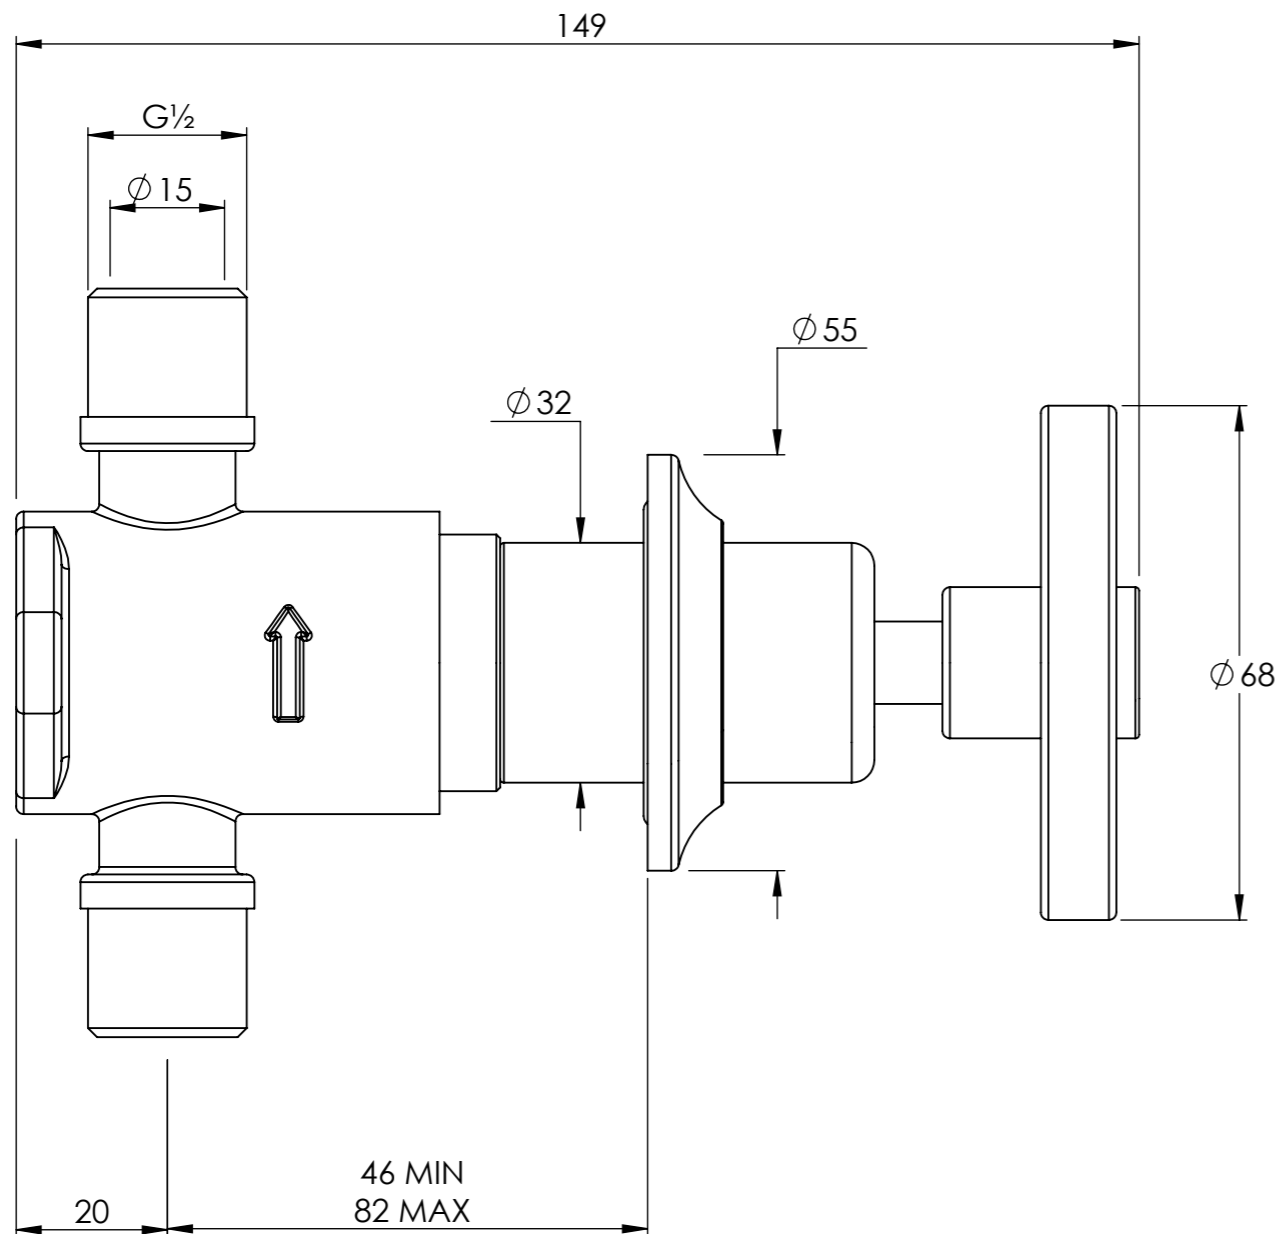

BARD & BRAZIER

DO NOT SCALE DRAWING ALL DIMENSIONS ARE IN MILLIMETERS AND MAY VARY  $\pm 5$ mm AS THEY ARE HANDMADE, HAND SOLDERED AND POLISHED  
 WE THEREFORE RECOMMEND THAT ANY INSTALLATION WORK BE CARRIED OUT UPON RECEIPT OF RAIL.

TITLE:  
 PULLMAN CONCEALED FLOATING RAIL  
 VALVE ASSEMBLY

SCALE: 1:1  
 DATE: 17/08/2018

PRODUCT CODE:  
 PCRV