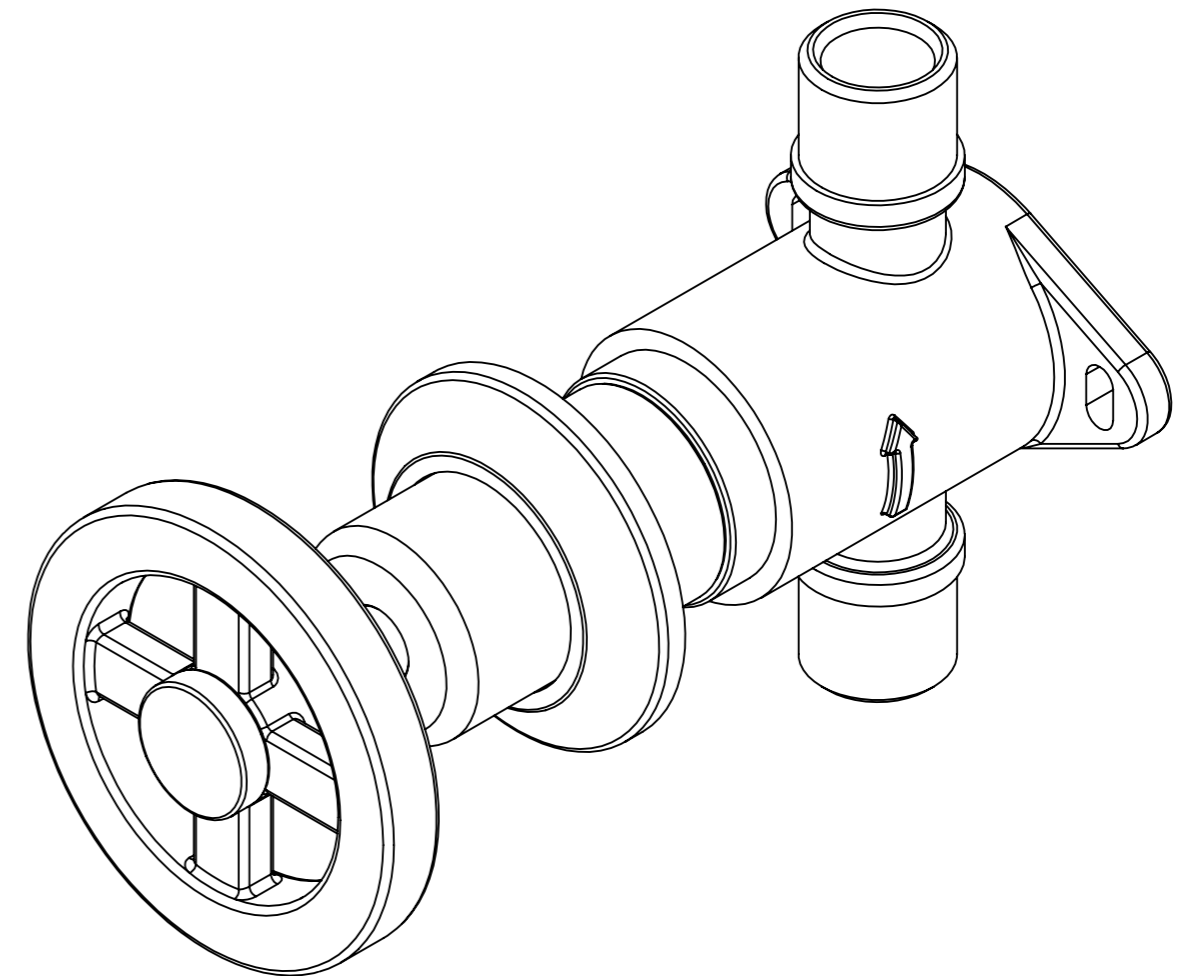

BARD & BRAZIER

DO NOT SCALE DRAWING ALL DIMENSIONS ARE IN MILLIMETERS AND MAY VARY  $\pm 5$ mm AS THEY ARE HANDMADE, HAND SOLDERED AND POLISHED  
 WE THEREFORE RECOMMEND THAT ANY INSTALLATION WORK BE CARRIED OUT UPON RECEIPT OF RAIL.

TITLE:  
 PULLMAN CONCEALED FLOATING RAIL  
 VALVE ASSEMBLY

SCALE: 1:1  
 DATE: 17/08/2018

PRODUCT CODE:  
 PCRV